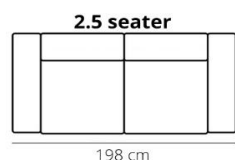

Decorative cushions separate available

STITCHING

flat seam

LEGS

HMH

varnished, dark wood
oil or
brut   black   cherry

HEIGHT: 85 cm
DEPTH: 108 cm
SEAT DEPTH: 60 cm
SEAT HEIGHT: 45 cm
ARM HEIGHT: 60 cm

PRODUCT INFO

FRAME

beechwood

chipboard

FILLING

silicone cotton wool

SUSPENSION

elastic belts

BACK

SEAT

foam HR 40

poly foam
SG 30

no-sag springs

het anker
meubelindustrie