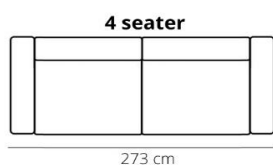

Decorative cushions separate available

STITCHING

flat seam

LEGS

HMH

varnished, dark wood
oil or
brut   black   cherry

HEIGHT: 85 cm
DEPTH: 108 cm
SEAT DEPTH: 60 cm
SEAT HEIGHT: 45 cm
ARM HEIGHT: 60 cm

PRODUCT INFO

FRAME

beechwood

chipboard

FILLING

silicone cotton wool

SUSPENSION

elastic belts

BACK

SEAT

foam HR 40

poly foam
SG 30

no-sag springs

het anker
meubelindustrie