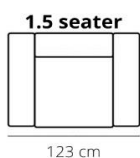

Decorative cushions separate available