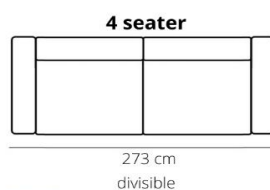

Decorative cushions separate available

STITCHING

flat seam

LEGS

HMH

varnished, dark wood
oil or
brut   black   cherry

HEIGHT: 85 cm
DEPTH: 108 cm
SEAT DEPTH: 60 cm
SEAT HEIGHT: 45 cm
ARM HEIGHT: 60 cm

PRODUCT INFO

FRAME

beechwood

chipboard

FILLING

silicone cotton wool

SUSPENSION

elastic belts

BACK

SEAT

foam HR 40

poly foam
SG 30

no-sag springs

het anker
meubelindustrie