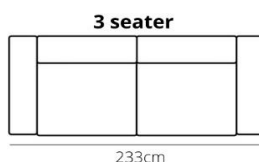

Decorative cushions separate available

STITCHING

flat seam

LEGS

HMH

varnished, dark wood
oil or
brut   black   cherry

HEIGHT: 85 cm
DEPTH: 108 cm
SEAT DEPTH: 60 cm
SEAT HEIGHT: 45 cm
ARM HEIGHT: 60 cm

PRODUCT INFO

FRAME

beechwood

chipboard

FILLING

silicone cotton wool

SUSPENSION

elastic belts

BACK

SEAT

foam HR 40

poly foam
SG 30

no-sag springs

het anker
meubelindustrie