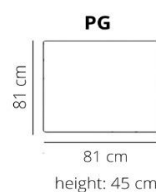

Decorative cushions separate available

STITCHING

flat seam