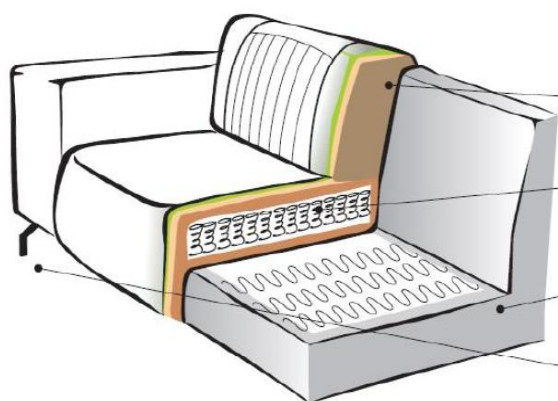

Stilo

W 2750 x D 2100 x H 770

Backrest
HR foam 30/20 kg/m³,
synthetic batting 250 g/m², textile

Seat
Bonnell spring block, regular foam,
synthetic batting 250 g/m², textile

Frame
Solid wood, chipboard, hardboard, plywood,
regular foam, zig-zag springs,
synthetic batting 250 g/m², textile

Feet
Metallic black legs H=140 mm

-  Textile
-  HR foam
-  Regular foam
-  Synthetic batting
-  Zig zag springs
-  Bonnell spring block
-  Wooden frame