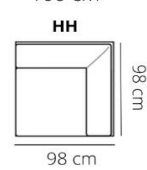

NASHVILLE

ELEMENTS

179 cm

AL-2W (arm left)
2W-AR (arm right)

162 cm

199 cm

AL-2,5W (arm left)
2,5W-AR (arm right)

182 cm

219 cm

AL-3W (arm left)
3W-AR (arm right)

202 cm

100 cm

243 cm

100 cm

243 cm

60 cm
60 cm
height: 47 cm

60 cm
90 cm
height: 47 cm

98 cm
98 cm

STITCHING

flat stitching

LEGS

black or alu

HEIGHT: 83 cm
DEPTH: 100 cm
SEAT DEPTH: 58 cm
SEAT HEIGHT: 47 cm
ARM HEIGHT: 71 cm

PRODUCT INFO

FRAME

beechwood

chipboard

FILLING

fibre wool

SUSPENSION

foam HR 35

fibre wool

no-sag springs

BACK

SEAT

This sofa has loose seat and back cushions

hetanker
meubelindustrie