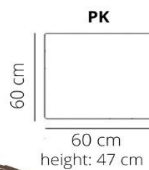

60 cm
60 cm
height: 47 cm