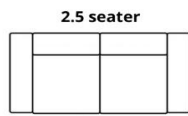

199 cm

AL-2,5W (arm left)
2,5W-AR (arm right)