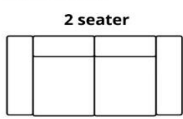

ELEMENTS

179 cm

AL-2W (arm left)
2W-AR (arm right)