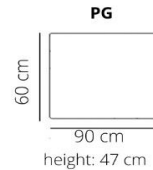

60 cm
90 cm
height: 47 cm