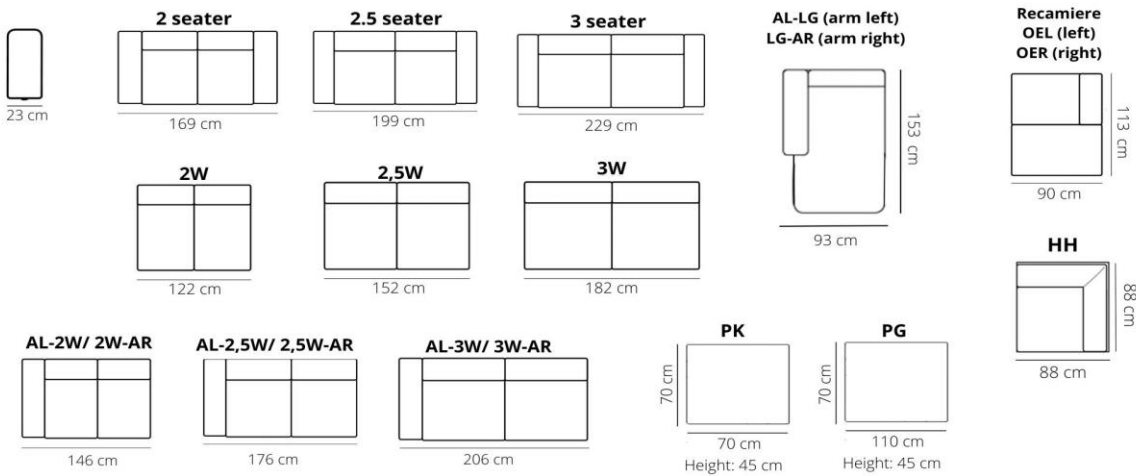

ELEMENTS

STITCHING

LEGS

HEIGHT: 82 cm
DEPTH: 90 cm
SEAT DEPTH: 55 cm
SEAT HEIGHT: 45 cm
ARM HEIGHT: 64 cm

PRODUCT INFO

FRAME

FILLING

BACK

SEAT

SUSPENSION