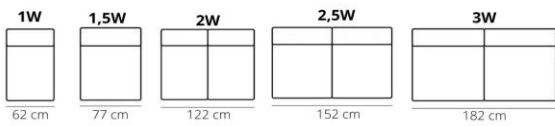

## ELEMENTS

Sizes with small arm

RECAMIERE  
OEL (left)  
OER (right)

Sizes with wide arm

## STITCHING

HEIGHT: 83 cm  
DEPTH: 90 cm  
SEAT DEPTH: 57 cm  
SEAT HEIGHT: 44 cm  
ARM HEIGHT: 60 cm