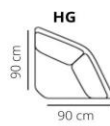

## ELEMENTS

Sizes with small arm

RECAMIERE  
OEL (left)  
OER (right)

Sizes with wide arm

## STITCHING

HEIGHT: 83 cm  
DEPTH: 90 cm  
SEAT DEPTH: 57 cm  
SEAT HEIGHT: 44 cm  
ARM HEIGHT: 60 cm