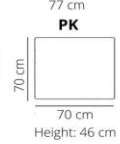

## ELEMENTS

Sizes with small arm

RECAMIERE  
OEL (left)  
OER (right)

Sizes with wide arm

## STITCHING

HEIGHT: 83 cm  
DEPTH: 90 cm  
SEAT DEPTH: 57 cm  
SEAT HEIGHT: 44 cm  
ARM HEIGHT: 60 cm