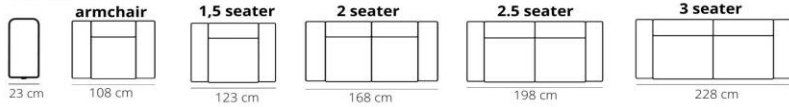

## ELEMENTS

Sizes with small arm

RECAMIERE  
OEL (left)  
OER (right)

Sizes with wide arm

## STITCHING

HEIGHT: 83 cm  
DEPTH: 90 cm  
SEAT DEPTH: 57 cm  
SEAT HEIGHT: 44 cm  
ARM HEIGHT: 60 cm