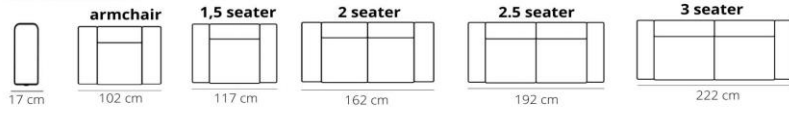

MICHIGAN

ELEMENTS

Sizes with small arm

RECAMIERE
OEL (left)
OER (right)

Sizes with wide arm

STITCHING

HEIGHT: 83 cm
DEPTH: 90 cm
SEAT DEPTH: 57 cm
SEAT HEIGHT: 44 cm
ARM HEIGHT: 60 cm

LEGS

PRODUCT INFO

FRAME

FILLING

BACK

SEAT

SUSPENSION