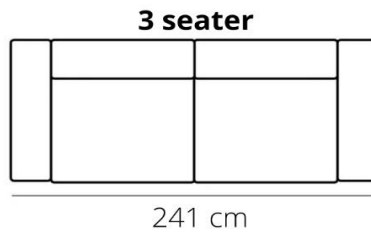

FENDER

ELEMENTS

HEIGHT: 81 cm
DEPTH: 105 cm
SEAT DEPTH: 60 cm
SEAT HEIGHT: 44 cm
ARM HEIGHT: 56 cm

STITCHING

flat seam

PRODUCT INFO

FRAME

beechwood