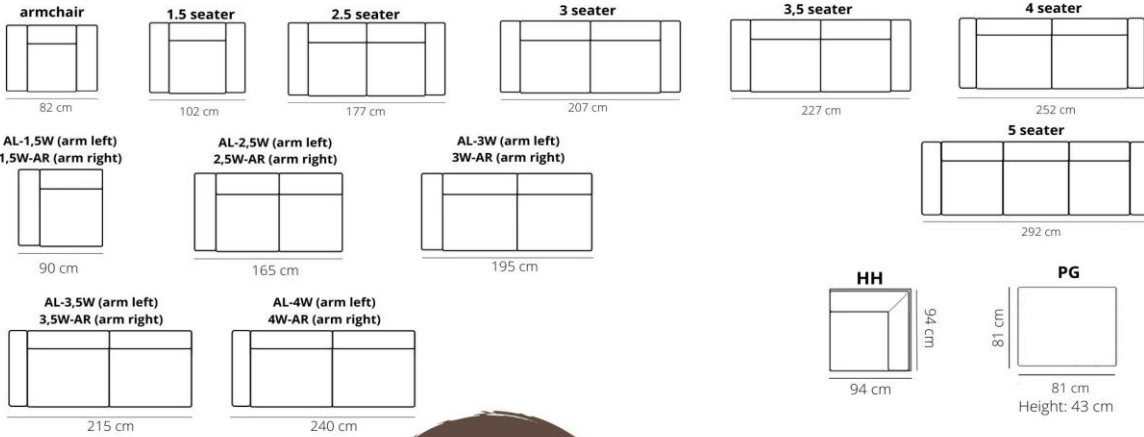

ELEMENTS

STITCHING

LEGS

HEIGHT: 80 cm
DEPTH: 96 cm
SEAT DEPTH: 56 cm
SEAT HEIGHT: 43 cm
ARM HEIGHT: 70 cm

PRODUCT INFO

FRAME

FILLING

SUSPENSION

BACK

SEAT

This sofa has loose seat and back cushions

hetanker
meubelindustrie