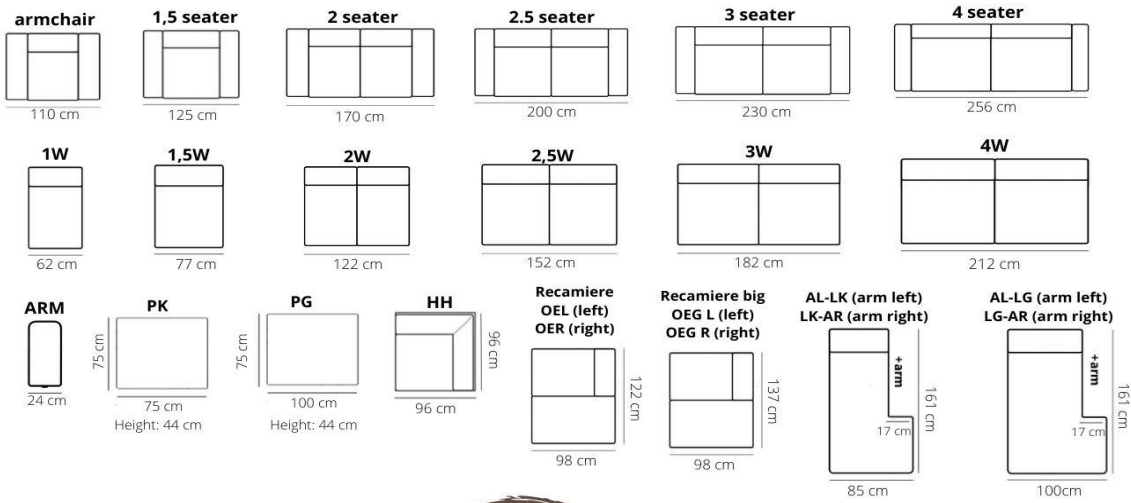

ELEMENTS

STITCHING

HEIGHT: 73 cm
DEPTH: 98 cm
SEAT DEPTH: 59 cm
SEAT HEIGHT: 44 cm
ARM HEIGHT: 57 cm
ARM WIDTH: 24 cm

PRODUCT INFO

FRAME

FILLING

BACK

SEAT

SUSPENSION

hetanker
meubelindustrie